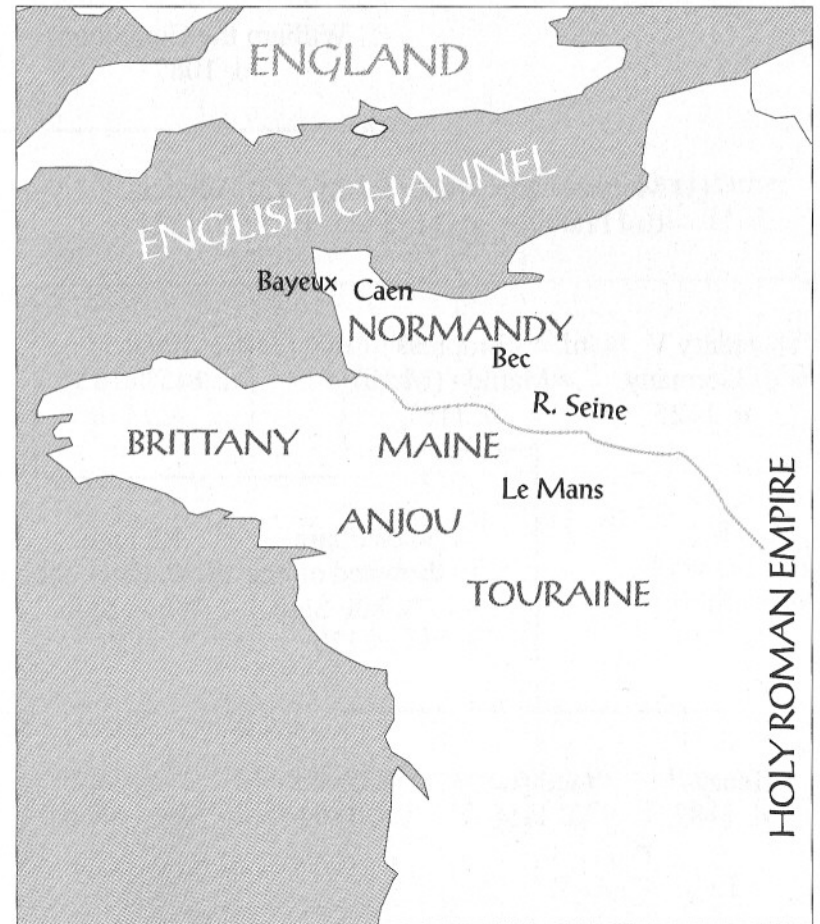

Maps Of **M**atilda's **W**orld

Western Europe
 in the 12th Century

MAIN CHARACTERS

Empress Matilda, daughter of King Henry I of England, granddaughter of William the Conqueror.

Adelicia, Matilda's step-mother, wife to King Henry I of England.

King Henry I, king of England and Normandy.

Stephen de Blois (King Stephen), nephew to King Henry I.

Maithilde, wife to Stephen de Blois.

Ella, lady-in-waiting and friend to Matilda.

Brian fitzCount, lifelong supporter and friend to Matilda.

Robert, Earl of Gloucester, King Henry's illegitimate son and half-brother to Matilda.

King David of Scotland, maternal uncle to Matilda.

Geoffrey, Count of Anjou, Matilda's second husband.

William of Ypes of Flanders, bastard son of a countess. Head of Stephen's army.