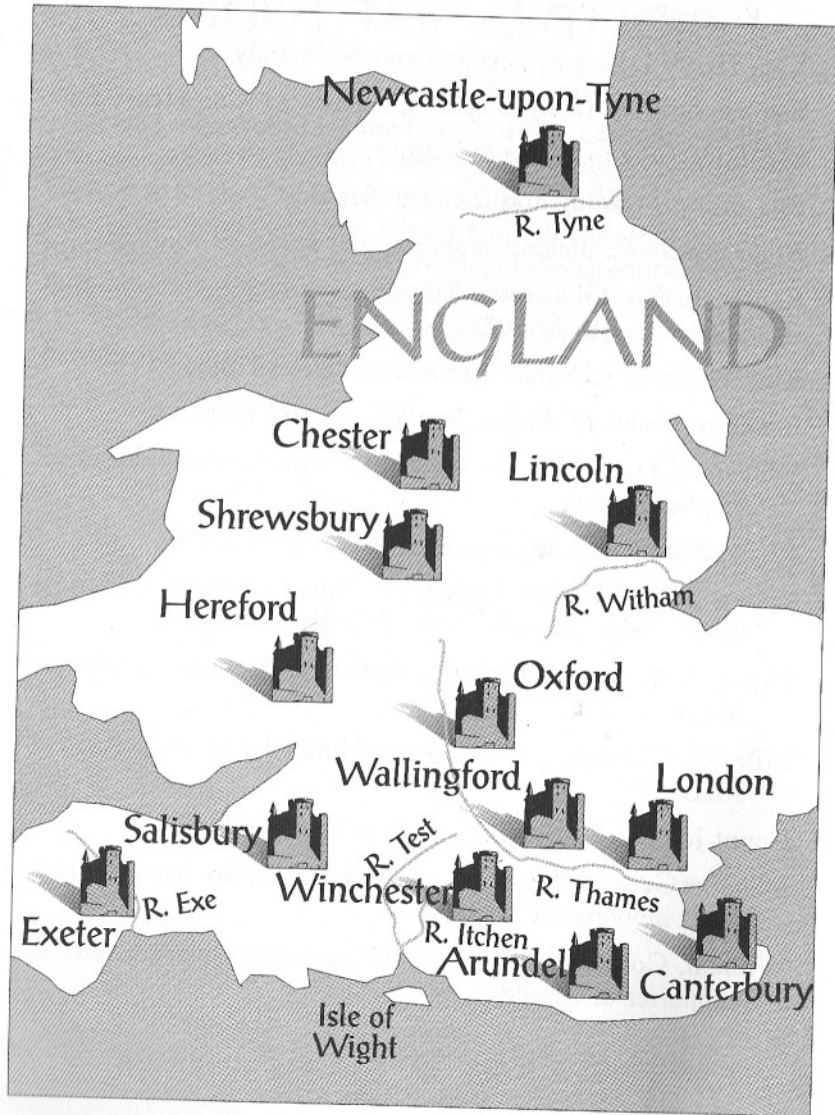

Maps Of **M**atilda's **W**orld

Western Europe
 in the 12th Century

MAIN CHARACTERS

Empress Matilda, daughter of King Henry I of England, granddaughter of William the Conqueror.

Adelicia, Matilda's step-mother, wife to King Henry I of England.

King Henry I, king of England and Normandy.

Stephen de Blois (King Stephen), nephew to King Henry I.

Maithilde, wife to Stephen de Blois.

Ella, lady-in-waiting and friend to Matilda.

Brian fitzCount, lifelong supporter and friend to Matilda.

Robert, Earl of Gloucester, King Henry's illegitimate son and half-brother to Matilda.

King David of Scotland, maternal uncle to Matilda.

Geoffrey, Count of Anjou, Matilda's second husband.

William of Ypes of Flanders, bastard son of a countess. Head of Stephen's army.